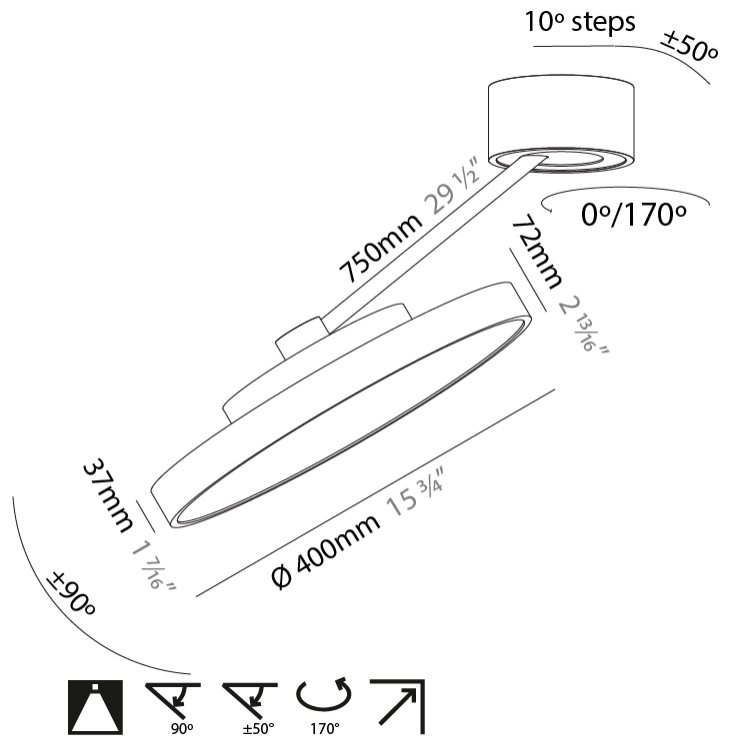

GENERAL

Series: Sign Diva Dancer
 Subseries: Sign Diva Dancer
 Brand: Prolicht
 Division: Architectural
 Mounting Type: Suspension
 Mounting Location: Ceiling
 Subcategory: Pendant

PHYSICAL

Shape: Round
 Diameter (mm): 400
 Diameter (in): 15 3/4
 Height (mm): 72
 Height (in): 2 13/16
 Max. Overall Height (mm): 870
 Max. Overall Height (in): 34 1/4
 Extension (mm): 750
 Extension (in): 29 1/2
 Light Distribution: Adjustable / Direct
 Weight (kg): 3.140
 Weight (lbs): 6.922
 Diffuser: PMMA - Opal / Micro-Prism / Sparkling Secret / Vintage Industrial
 Fixture Finish: SSR / BKV / CWI / CRY / HAB / UFT / ITA / RUA / FTG / MYG / LOD / PUS / FRO / FUP / KIA / POP / BLS / SPG / MEY / GOH / GUM / CHC / COM / ABZ / JAG / OBR / MOS / ROR
 Fixture Material: Extruded Aluminum / Steel

LED

Color Temperature (°K): 2700 / 3000 / 3500 / 4000
 Max. Delivered Lumen (lm): 1807 / 1943 / 1951 / 1991
 Nominal Lumen (lm): 2250 / 2420 / 2430 / 2480
 CRI: >90 CRI
 Lamp Life (hrs): 50000

OPTICAL

Adjustability: Rotational Canopy 170°; Tilting Canopy ±50°; Tilting Head ±90°

RATINGS AND CERTIFICATIONS

Certified By: Certified for North American Standards
 IP rating: IP20

SIGN DIVA DANCER SUSPENSION

A300039-

PROJECT	_____
TYPE	_____
SPECIFIER	_____
QUANTITY	_____
DATE	_____

A

PROJECT	_____
TYPE	_____
SPECIFIER	_____
QUANTITY	_____
DATE	_____

GENERAL

Series: Sign Diva Dancer
 Subseries: Sign Diva Dancer Korona
 Brand: Prolicht
 Division: Architectural
 Mounting Type: Suspension
 Mounting Location: Ceiling
 Subcategory: Pendant

PHYSICAL

Shape: Round
 Diameter (mm): 400
 Diameter (in): 15 3/4
 Height (mm): 870
 Depth (mm): 86
 Height (in): 34 1/4
 Depth (in): 3 3/8
 Light Distribution: Adjustable / Direct
 Weight (kg): 3.5
 Weight (lbs): 7.716