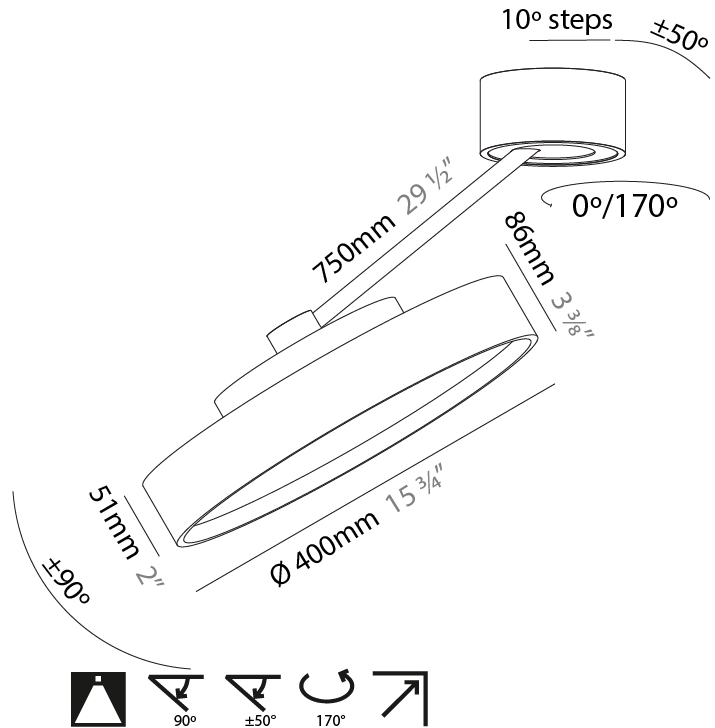

GENERAL

Series: Sign Diva Dancer
Subseries: Sign Diva Dancer Korona
Brand: Prolicht
Division: Architectural
Mounting Type: Suspension
Mounting Location: Ceiling
Subcategory: Pendant

PHYSICAL

Shape: Round
Diameter (mm): 400
Diameter (in): 15 3/4
Height (mm): 870
Depth (mm): 86
Height (in): 34 1/4
Depth (in): 3 3/8
Light Distribution: Adjustable / Direct
Weight (kg): 3.5
Weight (lbs): 7.716

Diffuser: PMMA - Opal / Micro-Prism / Sparkling Secret / Vintage Industrial

Fixture Finish: SSR / BKV / CWI / CRY / HAB / UFT / ITA / RUA / FTG / MYG / LOD / PUS / FRO / FUP / KIA / POP / BLS / SPG / MEY / GOH / GUM / CHC / COM / ABZ / JAG / OBR / MOS / ROR

Fixture Material: Extruded Aluminum / Steel

ELECTRICAL

Lamp Type: LED (Zhaga Standard)
Input Wattage (W): 17.9
Total Output Wattage (W): 16
Dimming: Tri-Mode (Non-Dimming and Phase Dimming (120Vac only) and 0-10V Dimming)
Driver Included: Yes
Driver Location: Integrated
Driver Type: Constant Current - Universal
Driver Class: Class 2
Input Voltage (V): 120 - 277
Constant Current (MA): 500

LED

Color Temperature (*K): 2700 / 3000 / 3500 / 4000
Max. Delivered Lumen (lm): 1870 / 2340 / 2372 / 2420
CRI: >90 CRI
Lamp Life (hrs): 50000

OPTICAL

Adjustability: Rotational Canopy 170°; Tilting Canopy ±50°; Tilting Head ±90°

RATINGS AND CERTIFICATIONS

Certified By: Certified for North American Standards
IP rating: IP20